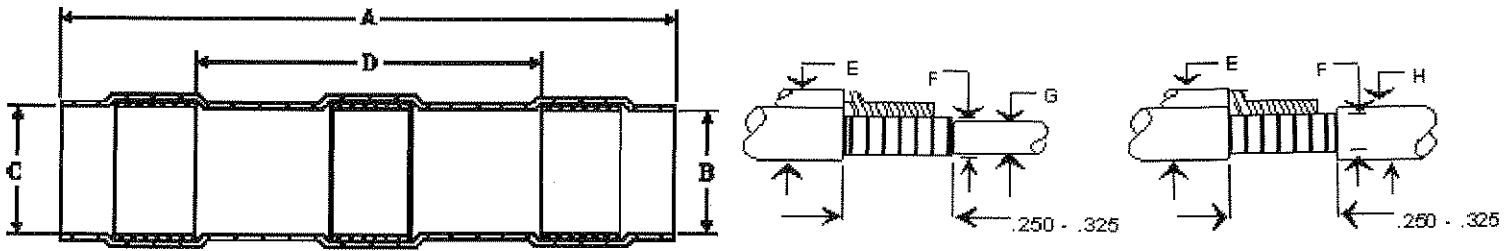

# Cary Industries

10401 Baur Blvd Ste A

Olivette, MO 63132

314/432-6160

Fax 432-5955

Mil-S-83519 **Solder Sleeves** are heat shrinkable Kynar sleeves containing a fluxed solder preform with thermoplastic inserts at each end. When placed over a cable shield and heated, the solder melts and flows, connecting the ground lead and shield. The outer sleeve shrinks and the thermoplastic inserts melt, encapsulating the termination.